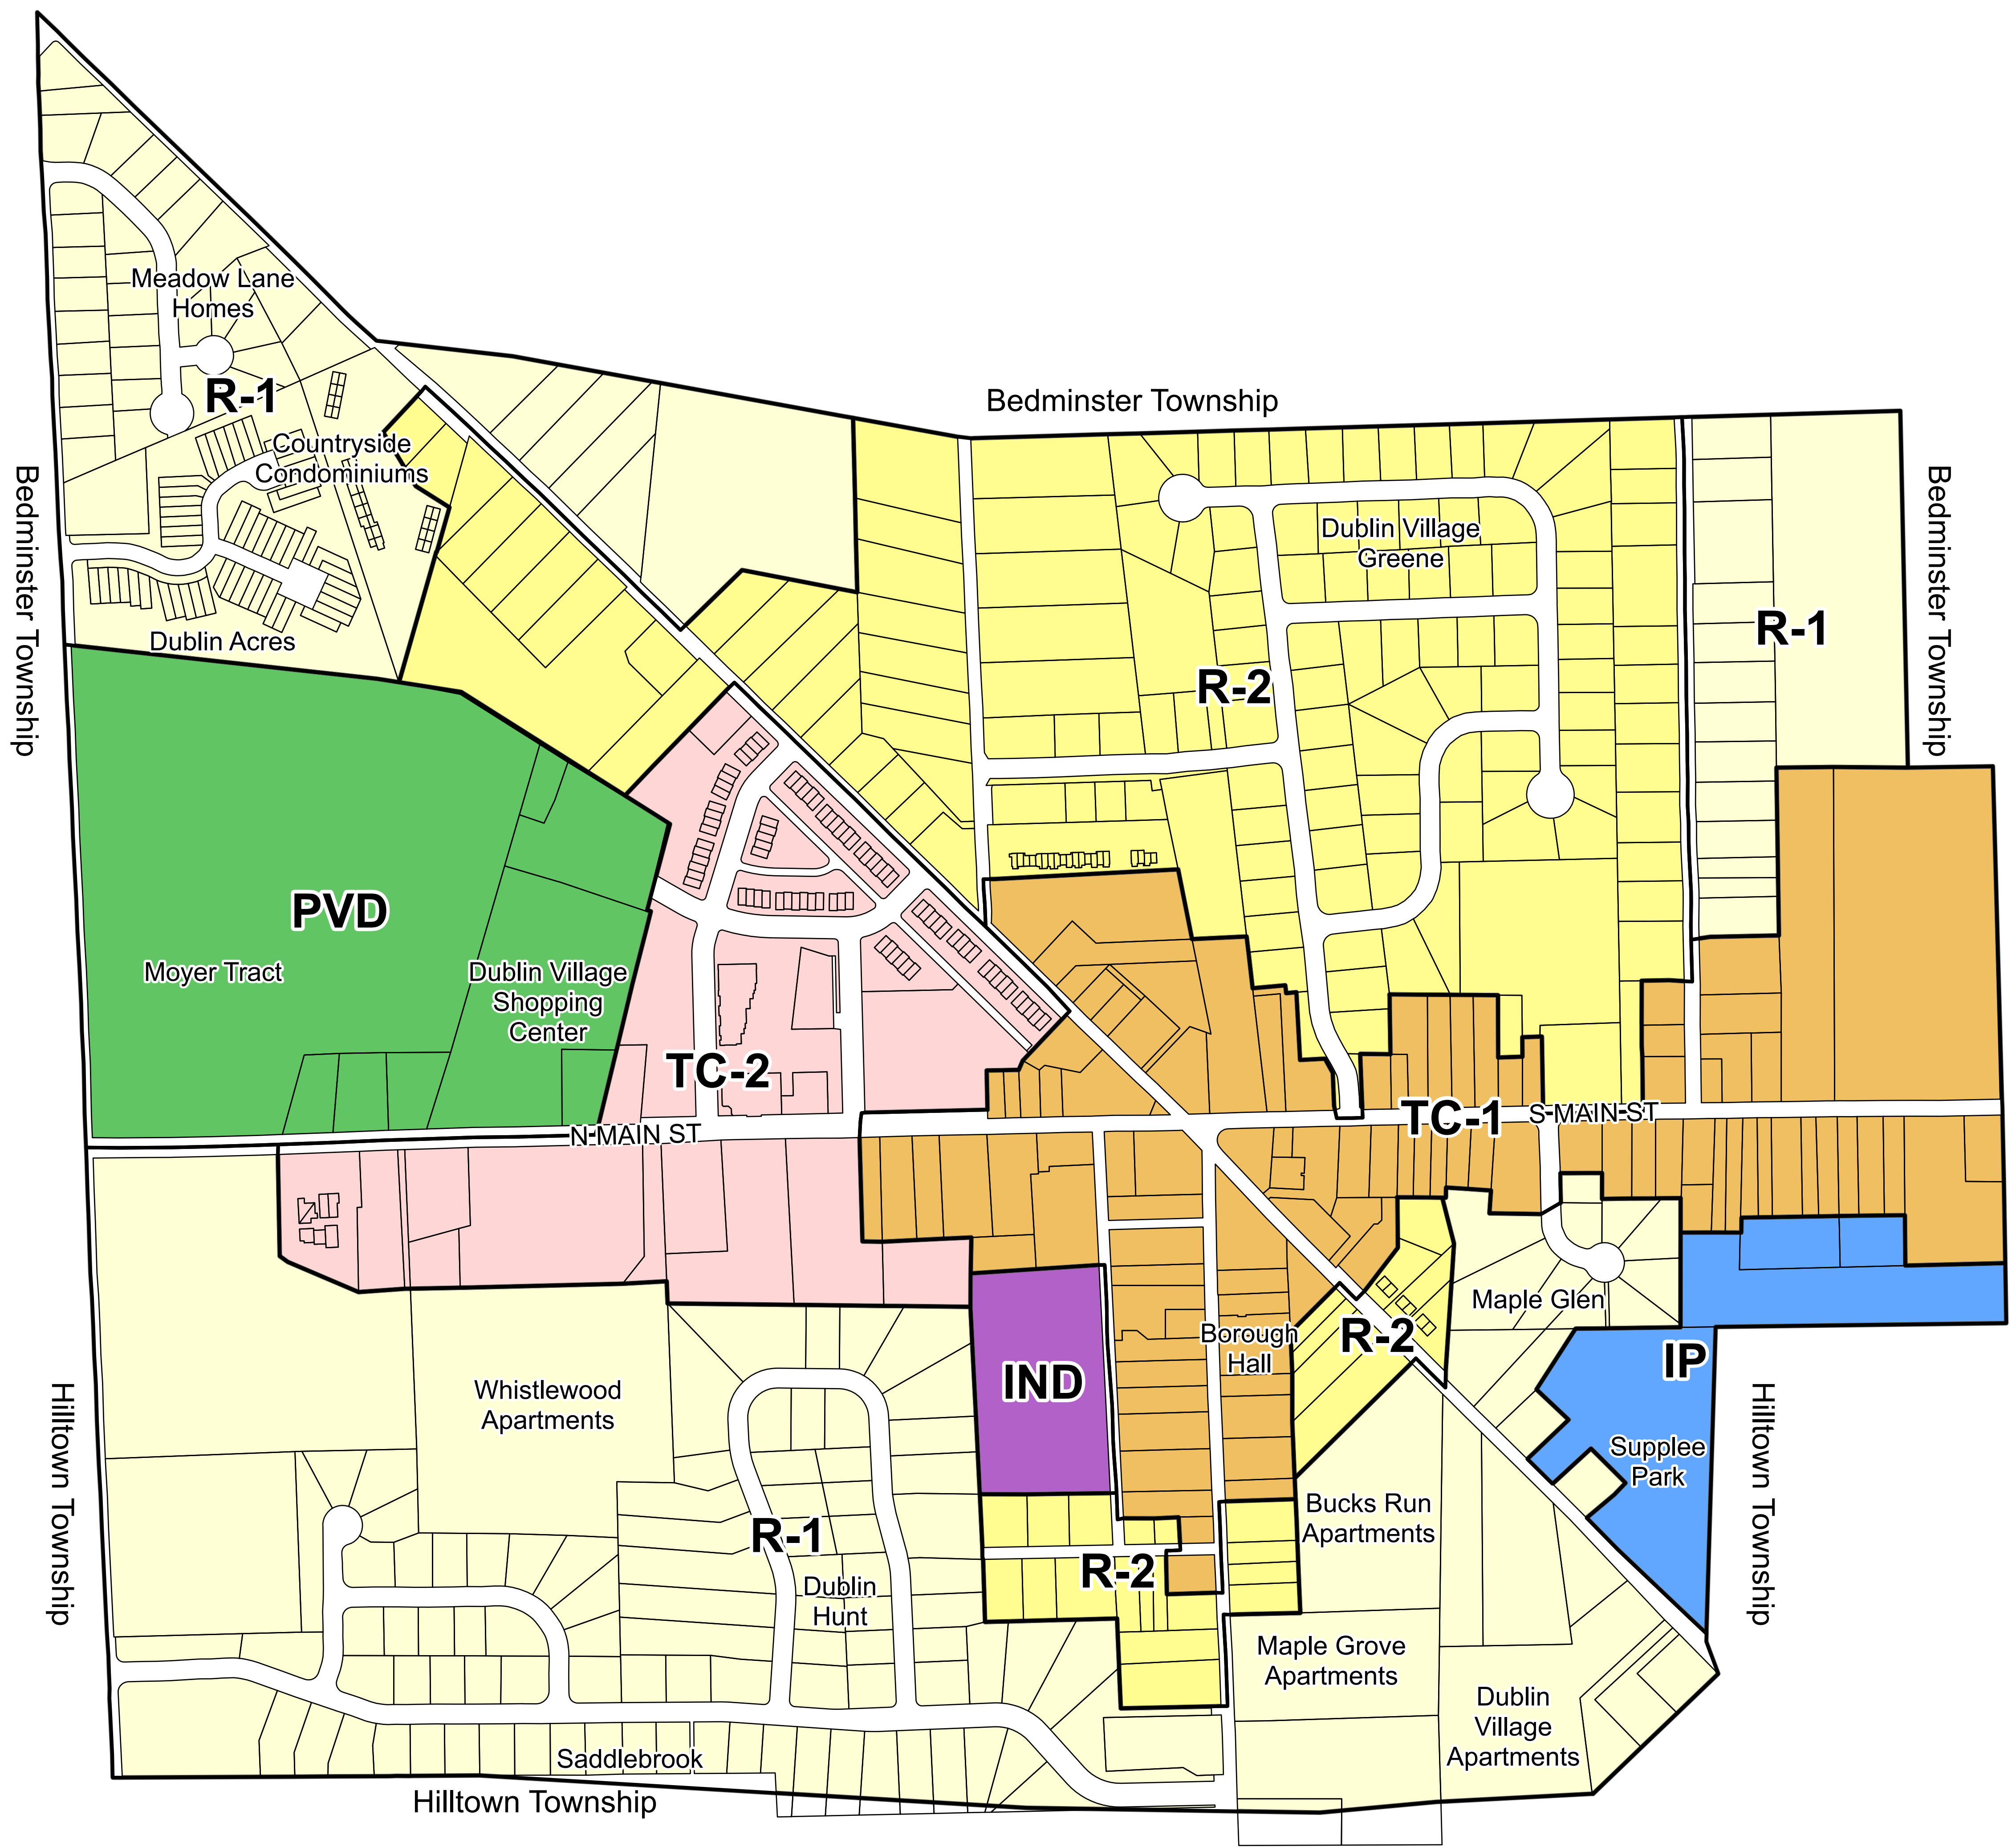

Dublin Borough

Bucks County, Pennsylvania

ZONING MAP

- IND - Industrial
- IP - Institutional Public
- PVD - Planned Village Development
- R-1 - Mixed Use Residential
- R-2 - Neighborhood Conservation Residential
- TC-1 - Town Center
- TC-2 - Town Center 2
- Parcel Boundary