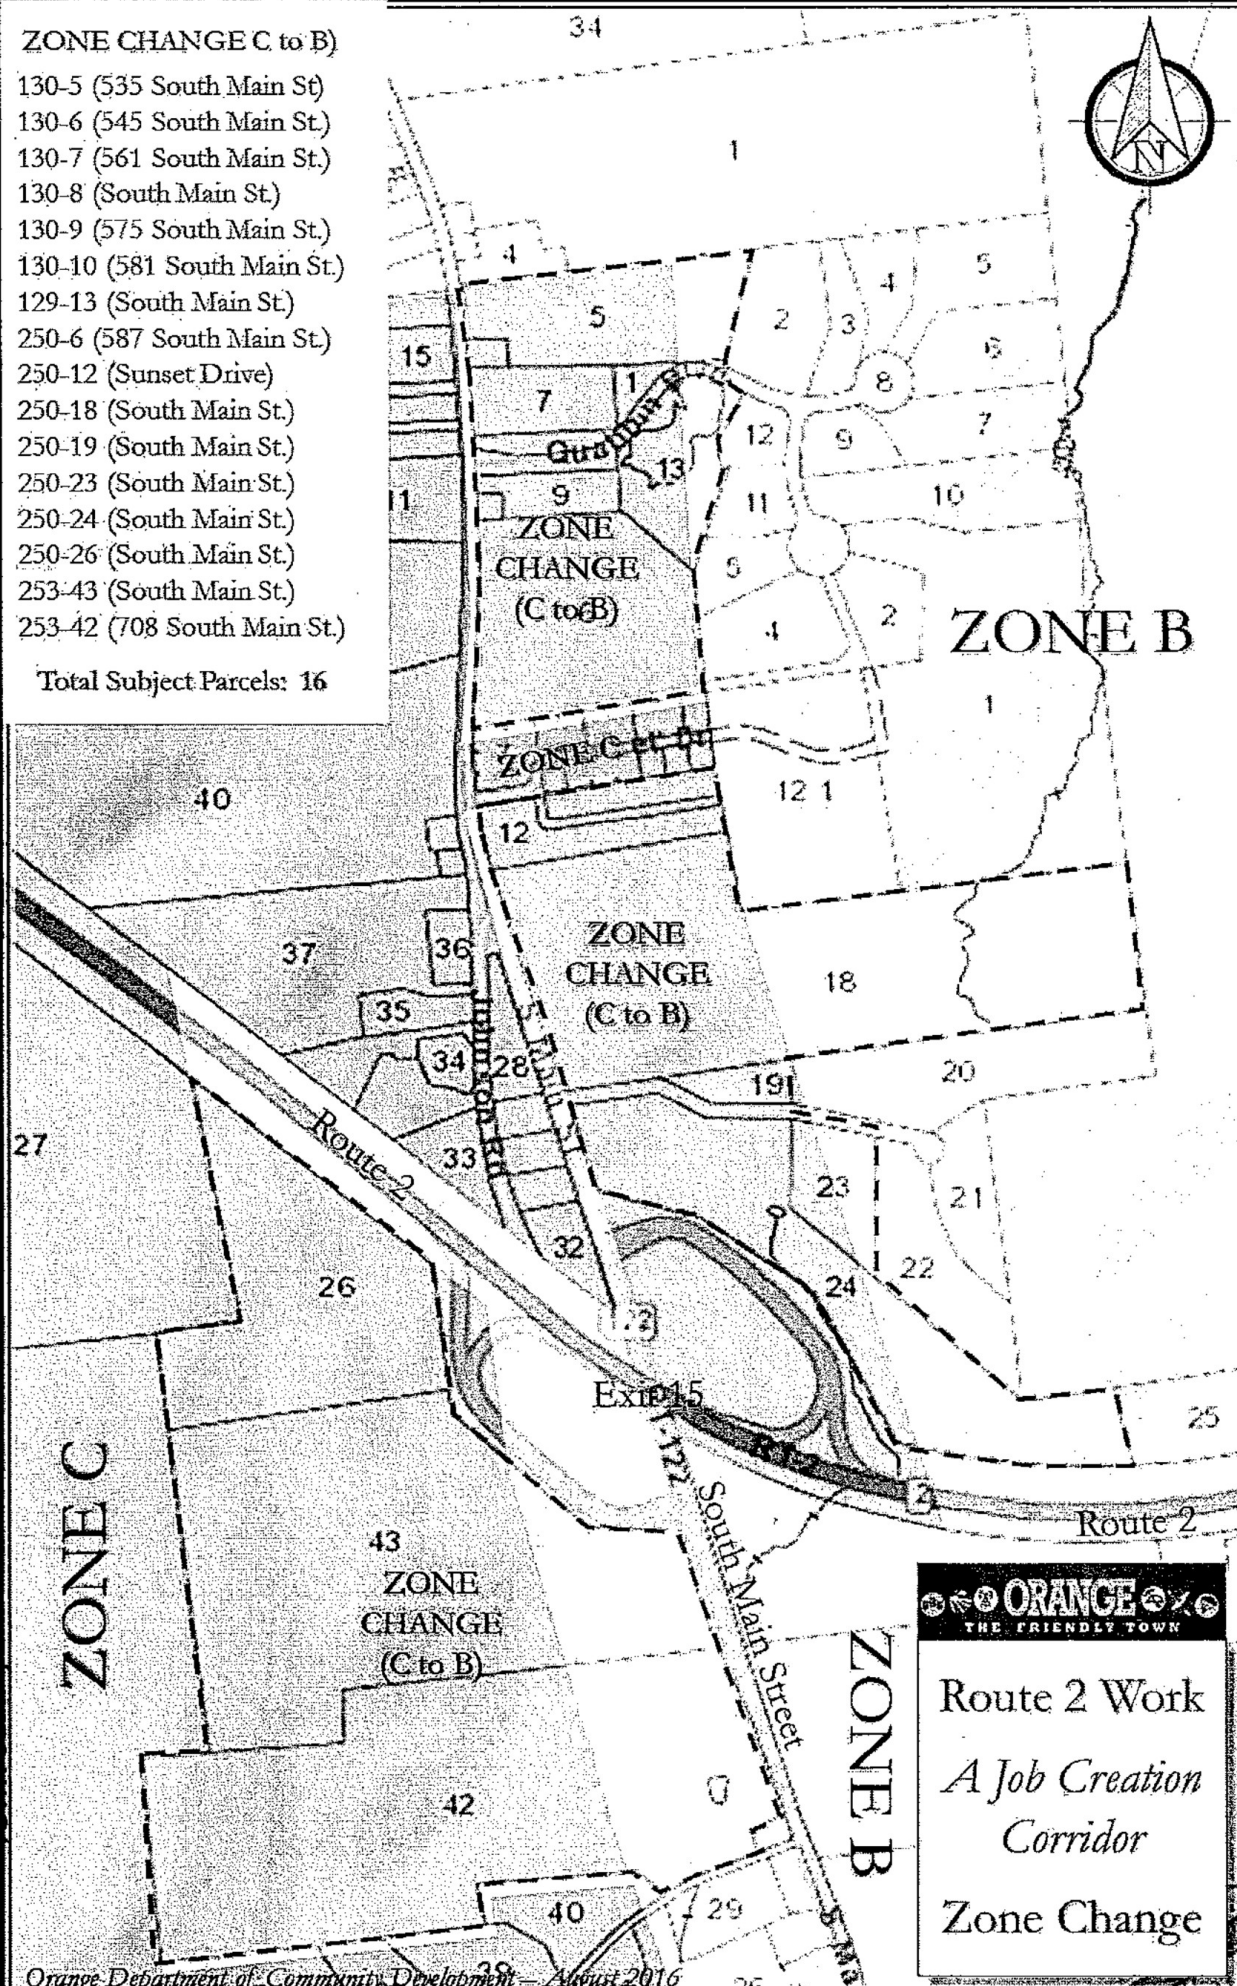

ZONE CHANGE C to B)

- 130-5 (535 South Main St)
- 130-6 (545 South Main St.)
- 130-7 (561 South Main St.)
- 130-8 (South Main St.)
- 130-9 (575 South Main St.)
- 130-10 (581 South Main St.)
- 129-13 (South Main St.)
- 250-6 (587 South Main St.)
- 250-12 (Sunset Drive)
- 250-18 (South Main St.)
- 250-19 (South Main St.)
- 250-23 (South Main St.)
- 250-24 (South Main St.)
- 250-26 (South Main St.)
- 253-43 (South Main St.)
- 253-42 (708 South Main St.)

Total Subject Parcels: 16

A TRUE COPY ATTEST:
Nancy M. Blackmer

CLERK OF TOWNSHIP OF ORANGE

Route 2 Work
A Job Creation
Corridor
Zone Change