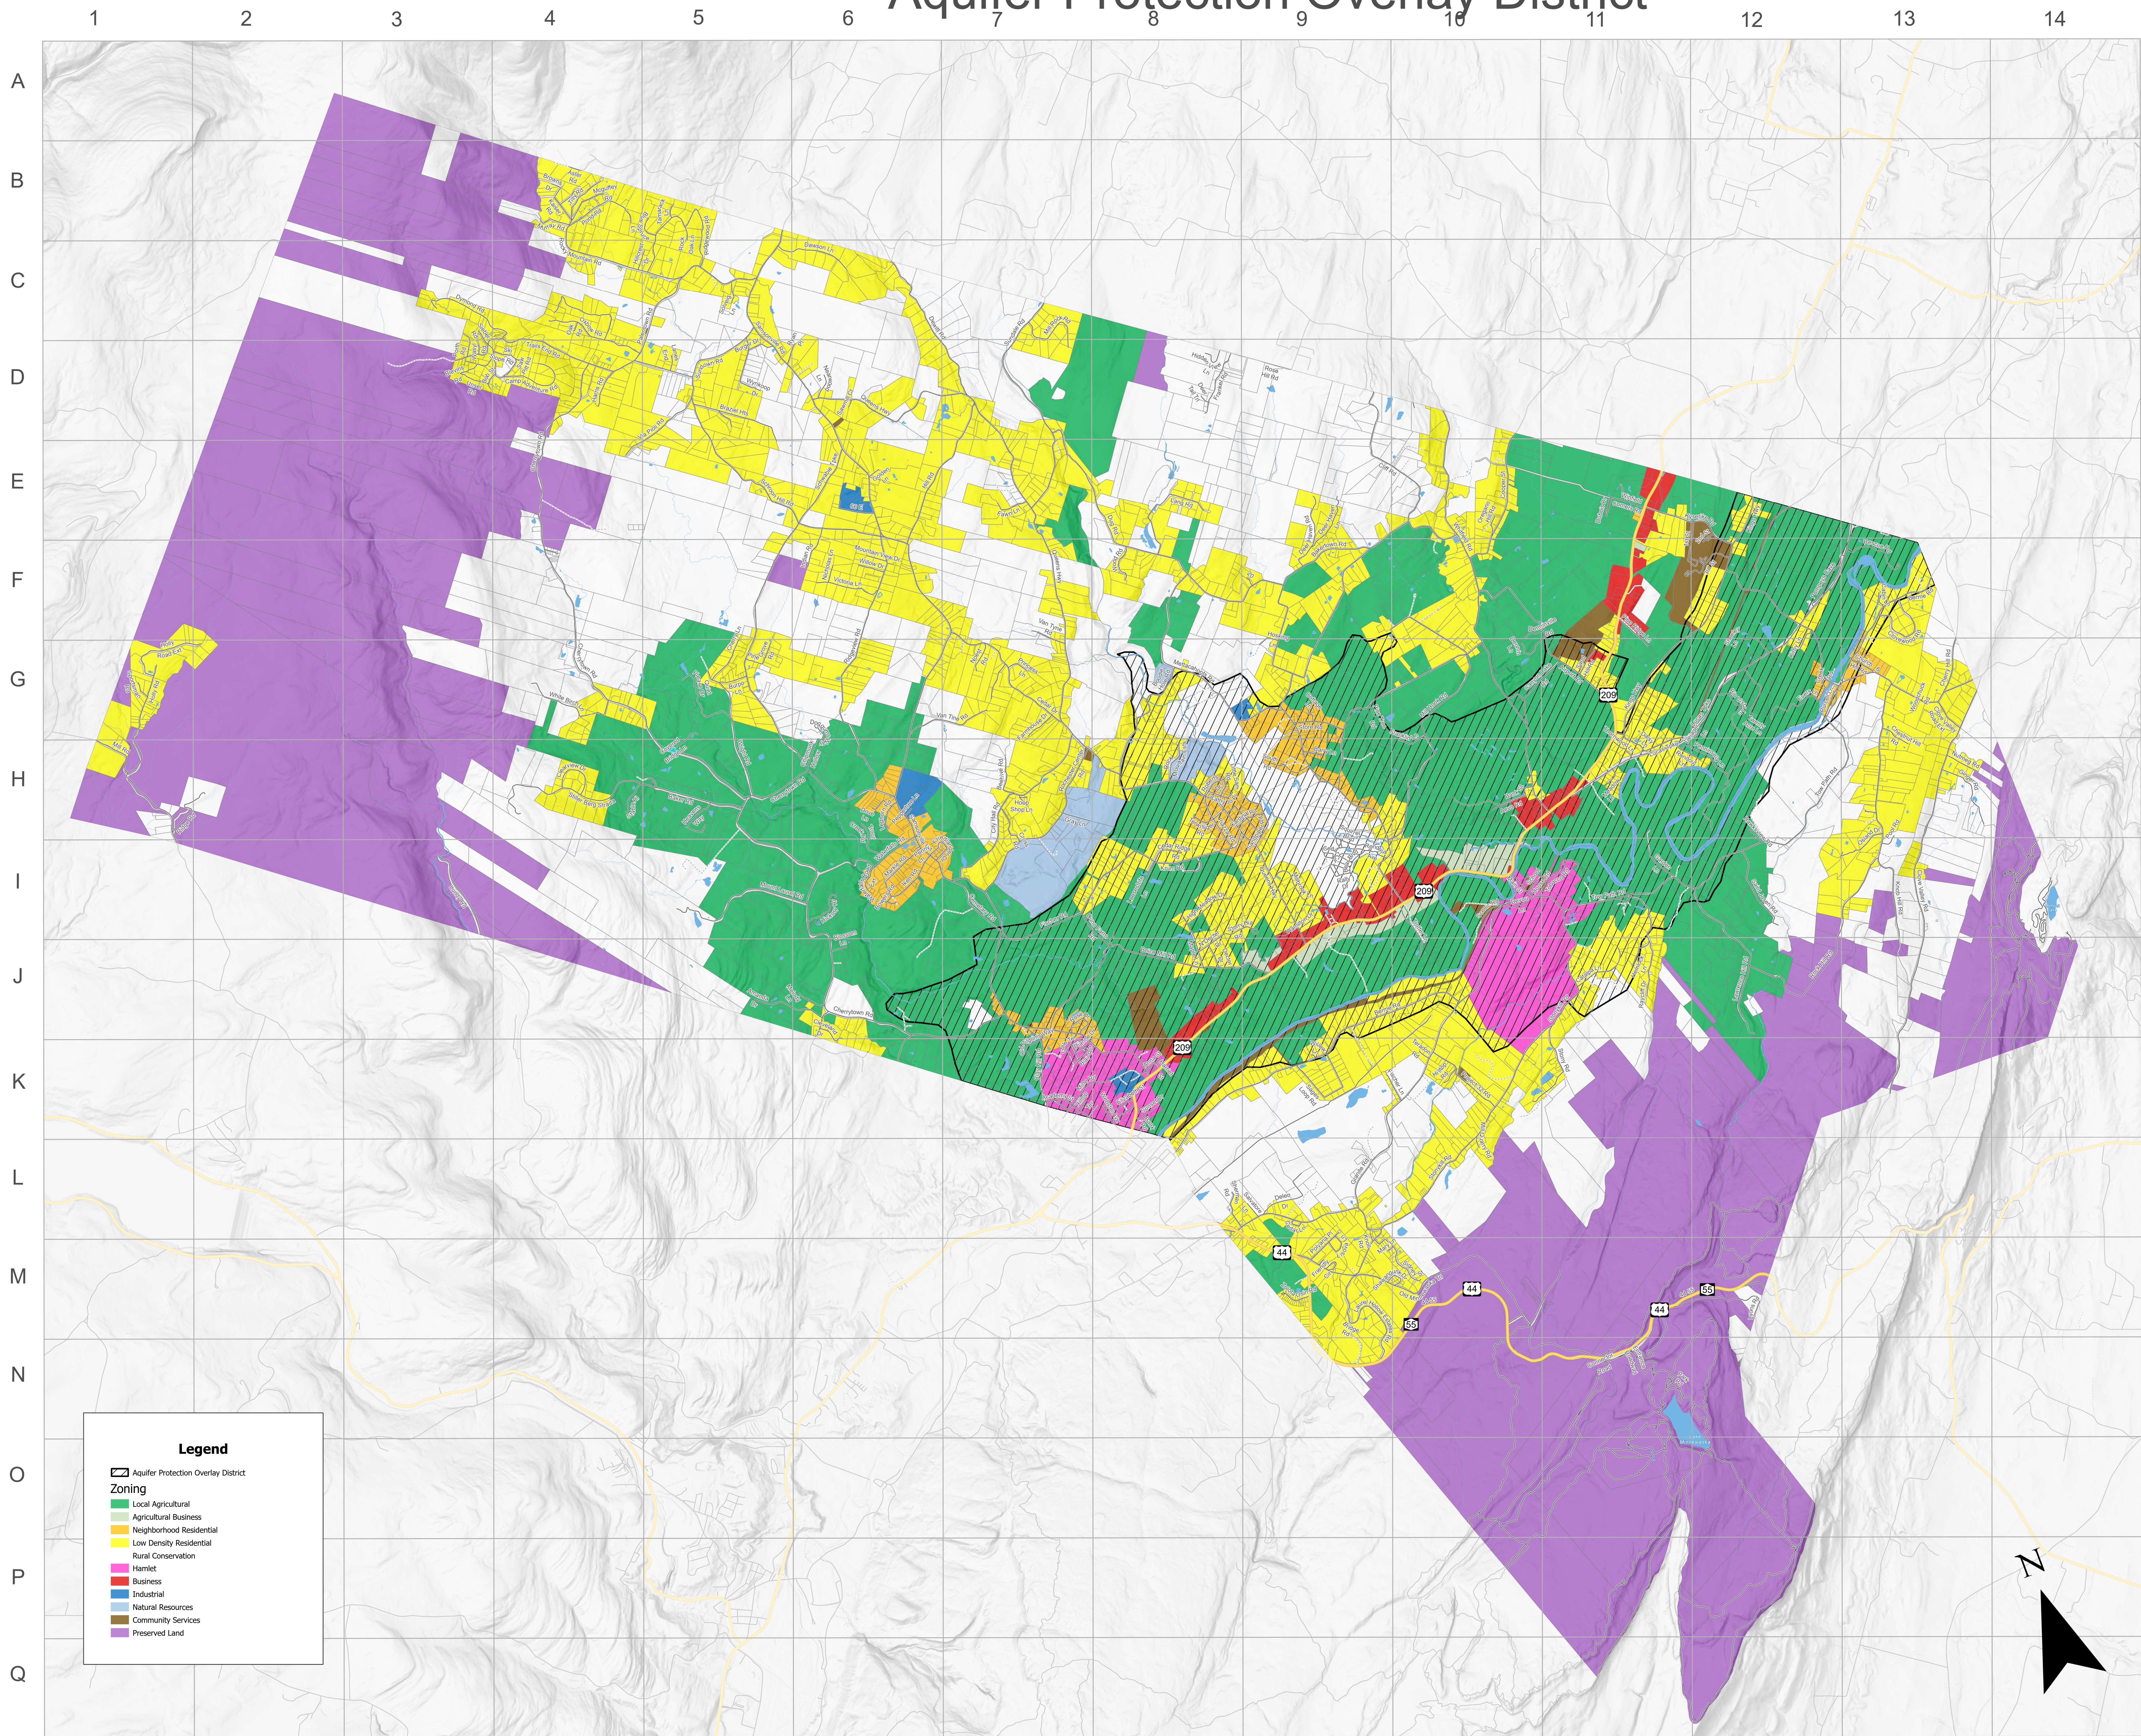

Town of Rochester Zoning 2024

Aquifer Protection Overlay District

Legend

- Aquifer Protection Overlay District
- **Zoning**
- Local Agricultural
- Agricultural Business
- Neighborhood Residential
- Low Density Residential
- Rural Conservation
- Hamlet
- Business
- Industrial
- Natural Resources
- Community Services
- Preserved Land