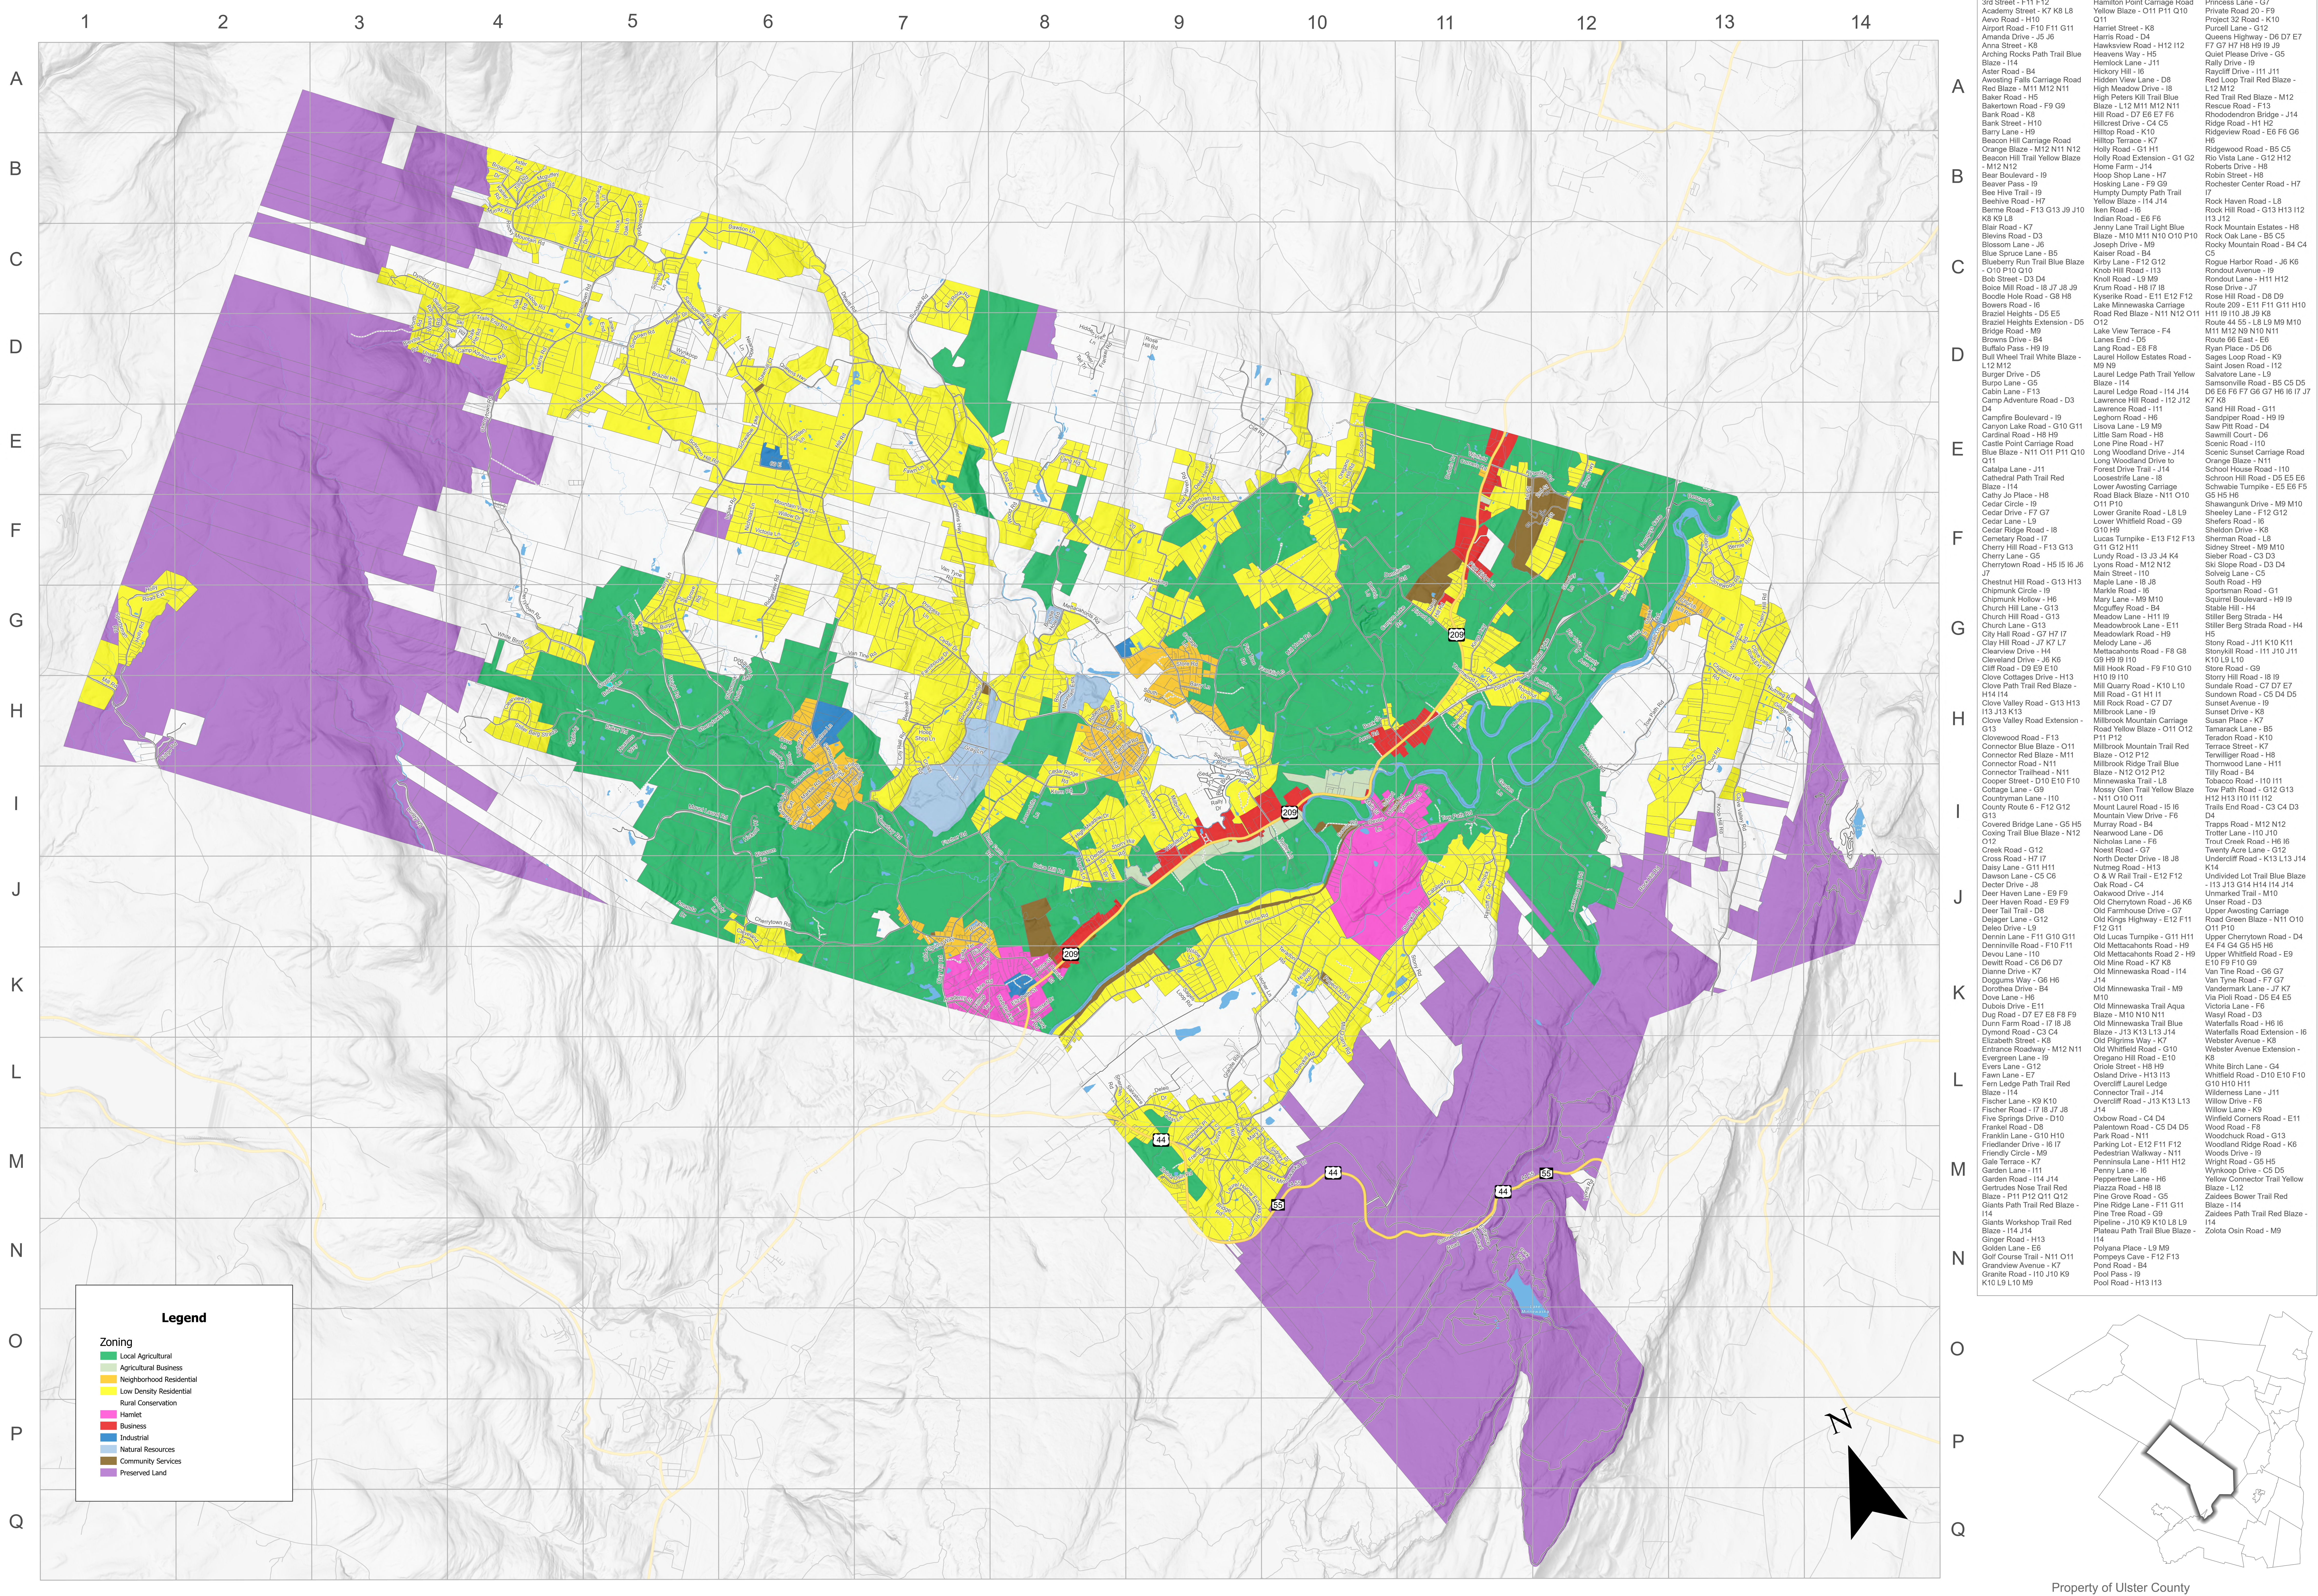

Town of Rochester Zoning 2024

Legend

- Local Agricultural
- Agricultural Business
- Neighborhood Residential
- Low Density Residential
- Rural Conservation
- Hamlet
- Business
- Industrial
- Natural Resources
- Community Services
- Preserved Land