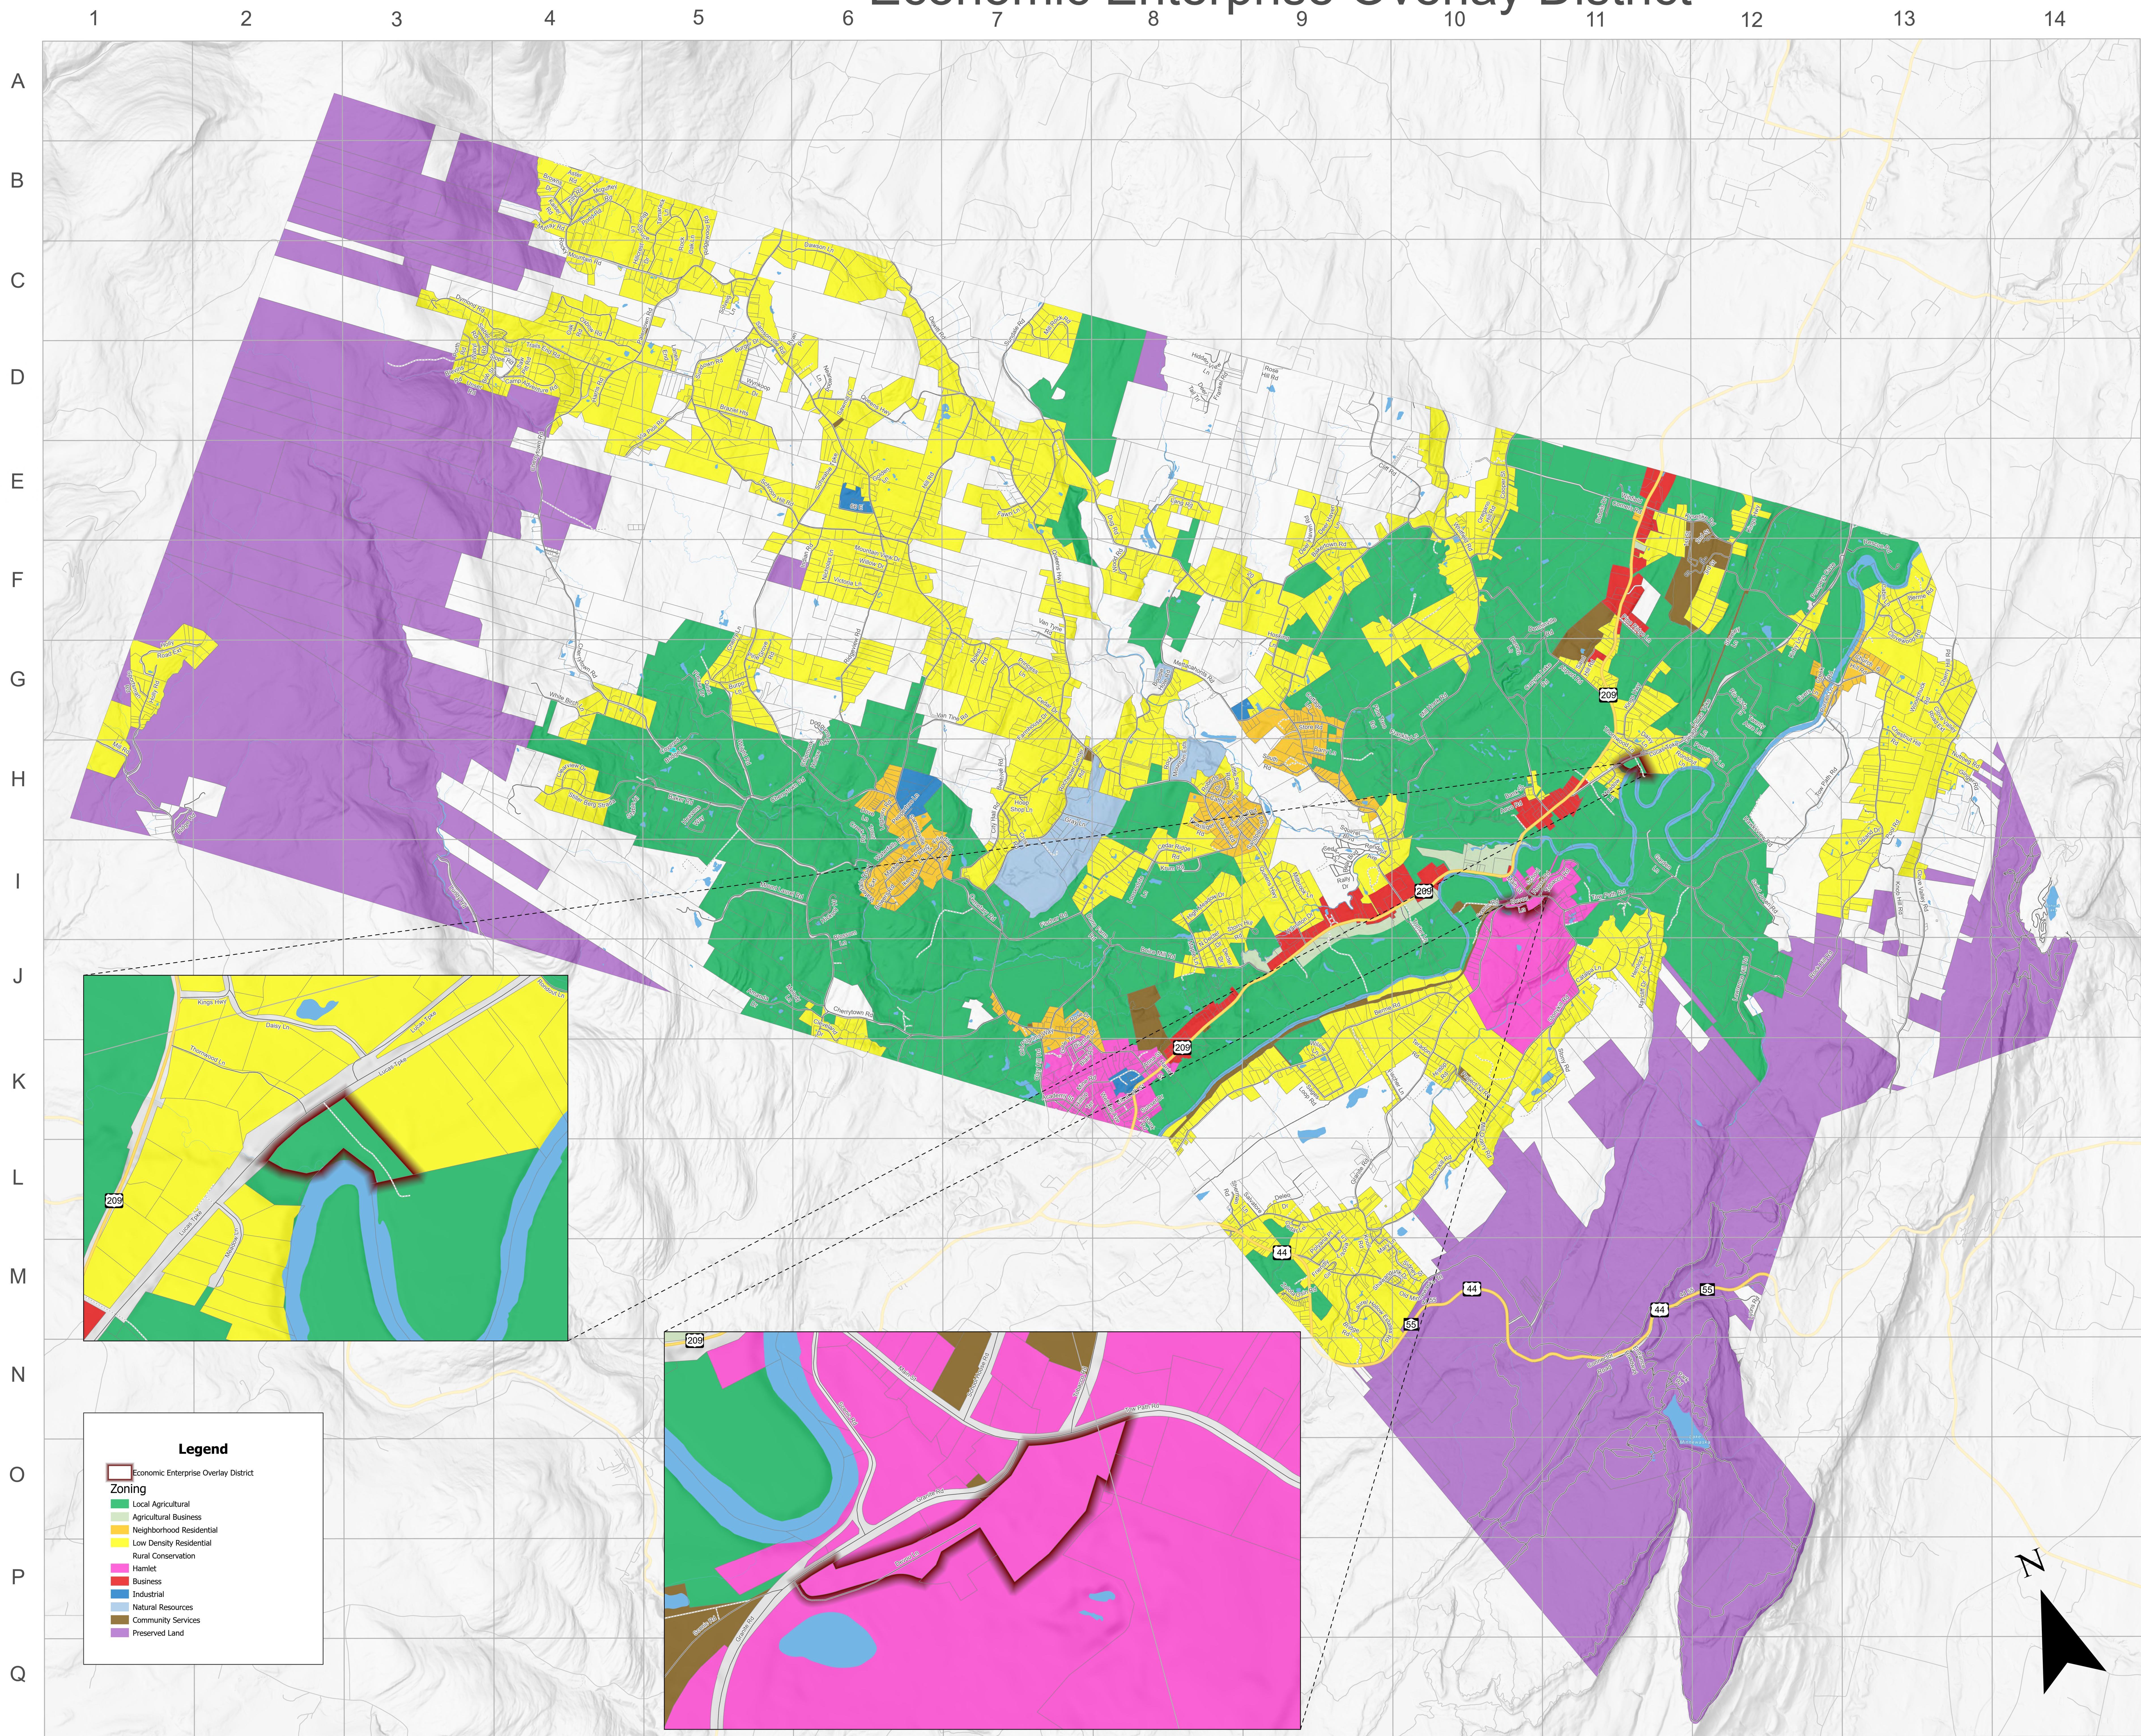

Town of Rochester Zoning 2024

Economic Enterprise Overlay District

Legend	
	Economic Enterprise Overlay District
Zoning	
	Local Agricultural
	Agricultural Business
	Neighborhood Residential
	Low Density Residential
	Rural Conservation
	Hamlet
	Business
	Industrial
	Natural Resources
	Community Services
	Preserved Land