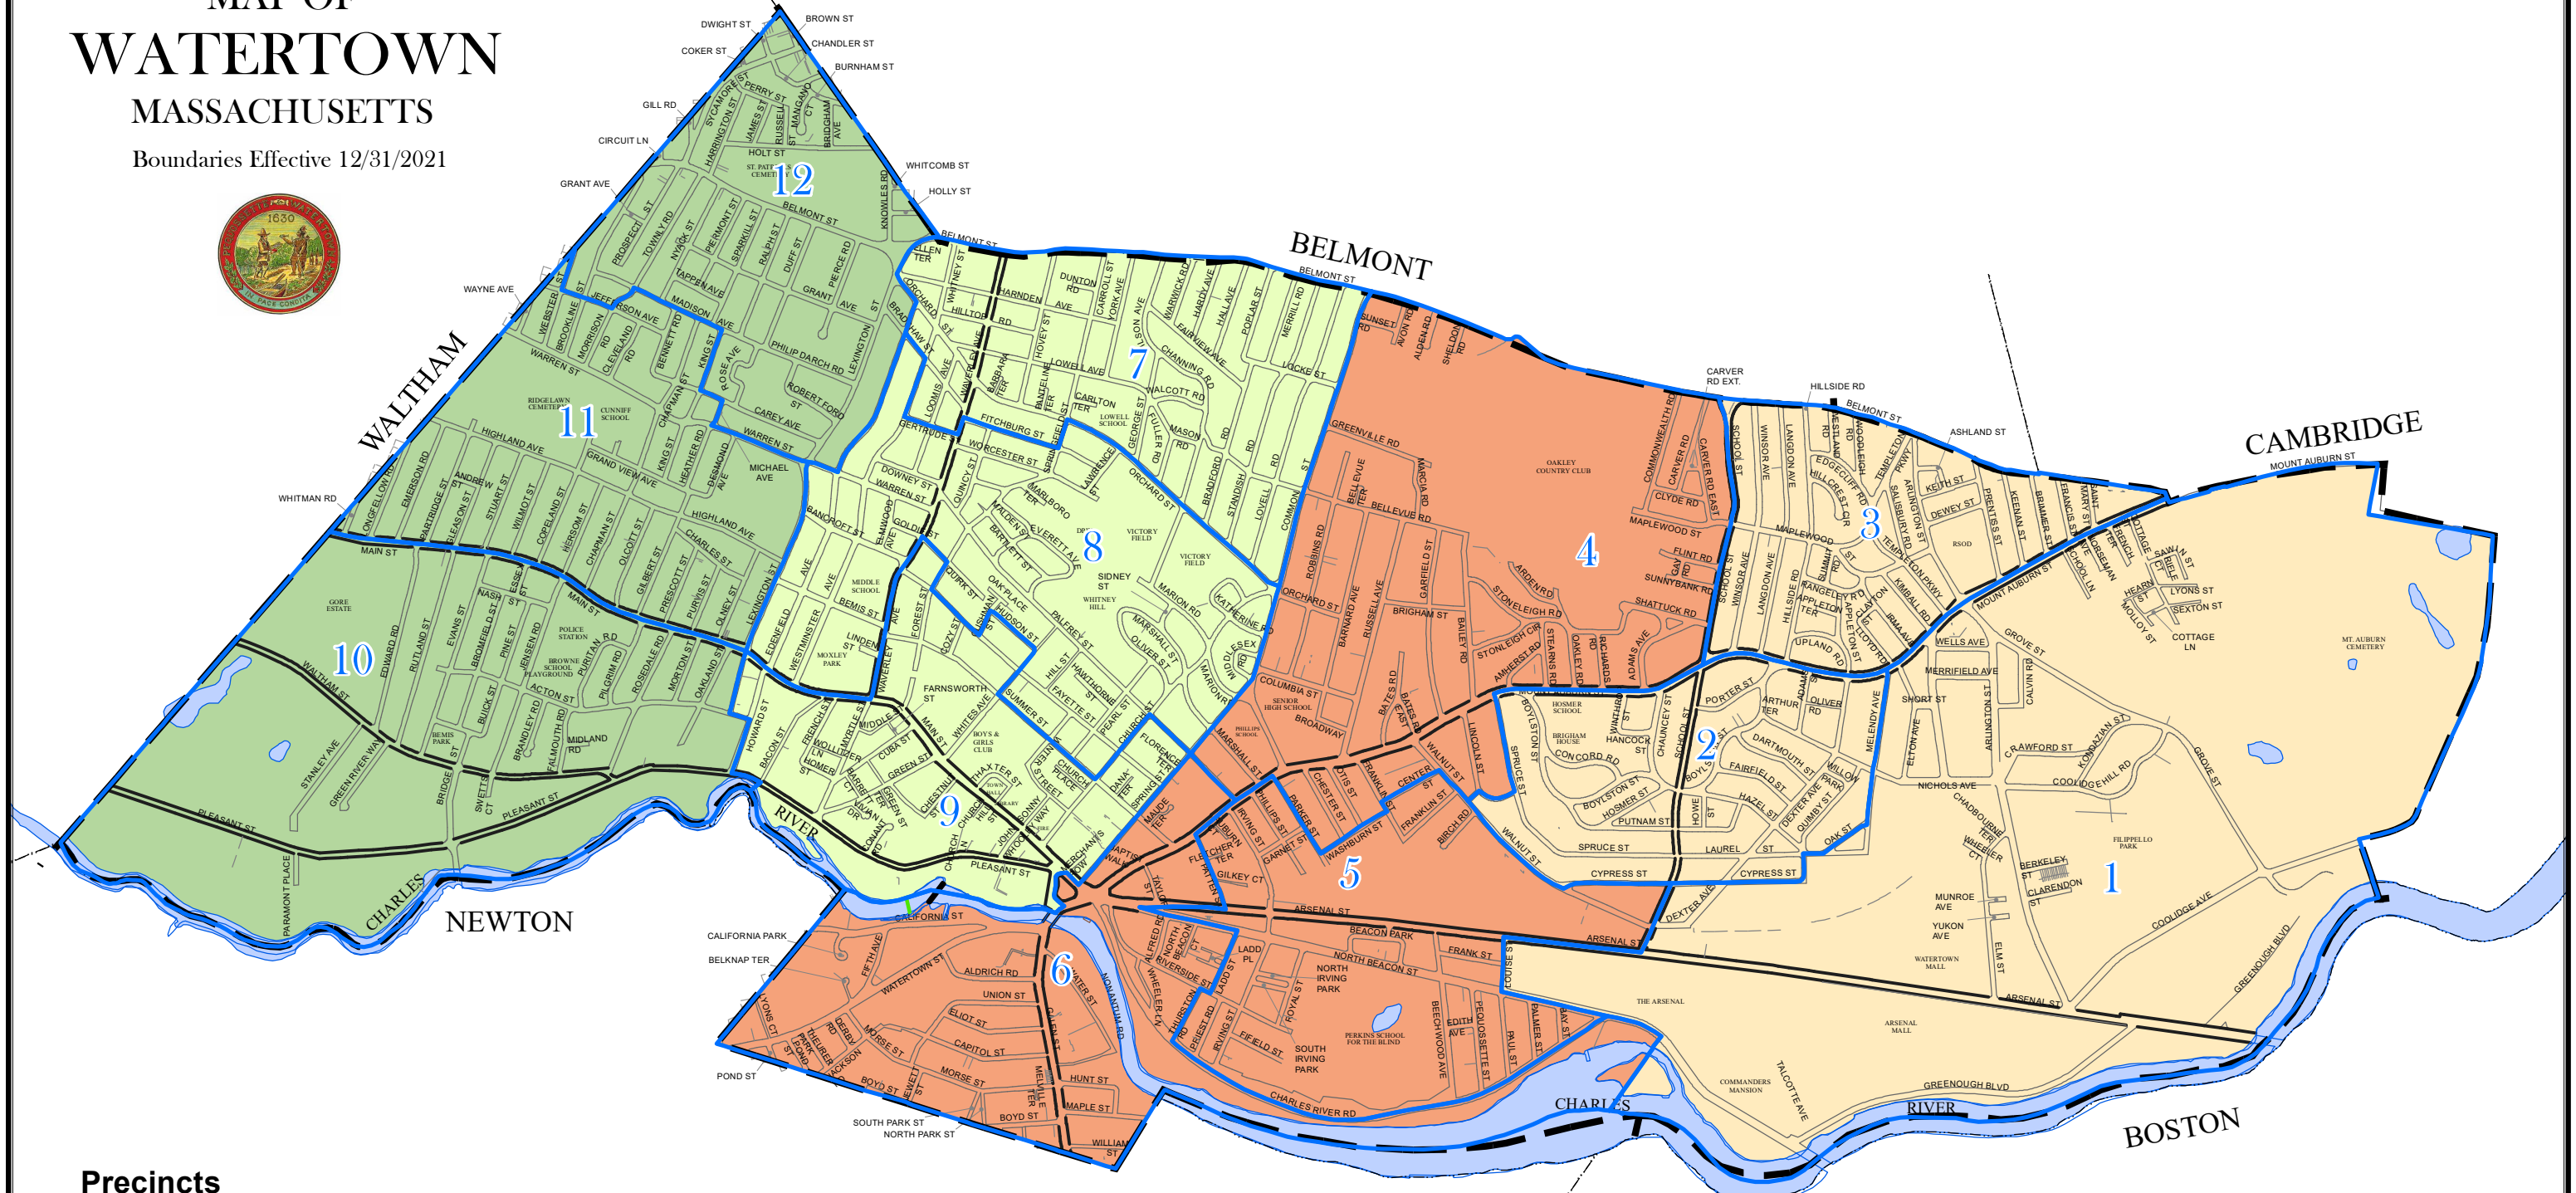

PRECINCT MAP OF WATERTOWN MASSACHUSETTS

Boundaries Effective 12/31/2021

Precincts

Precincts

Electoral Districts

District 1

District 2

District 3

District 4

Map last updated May 4, 2022