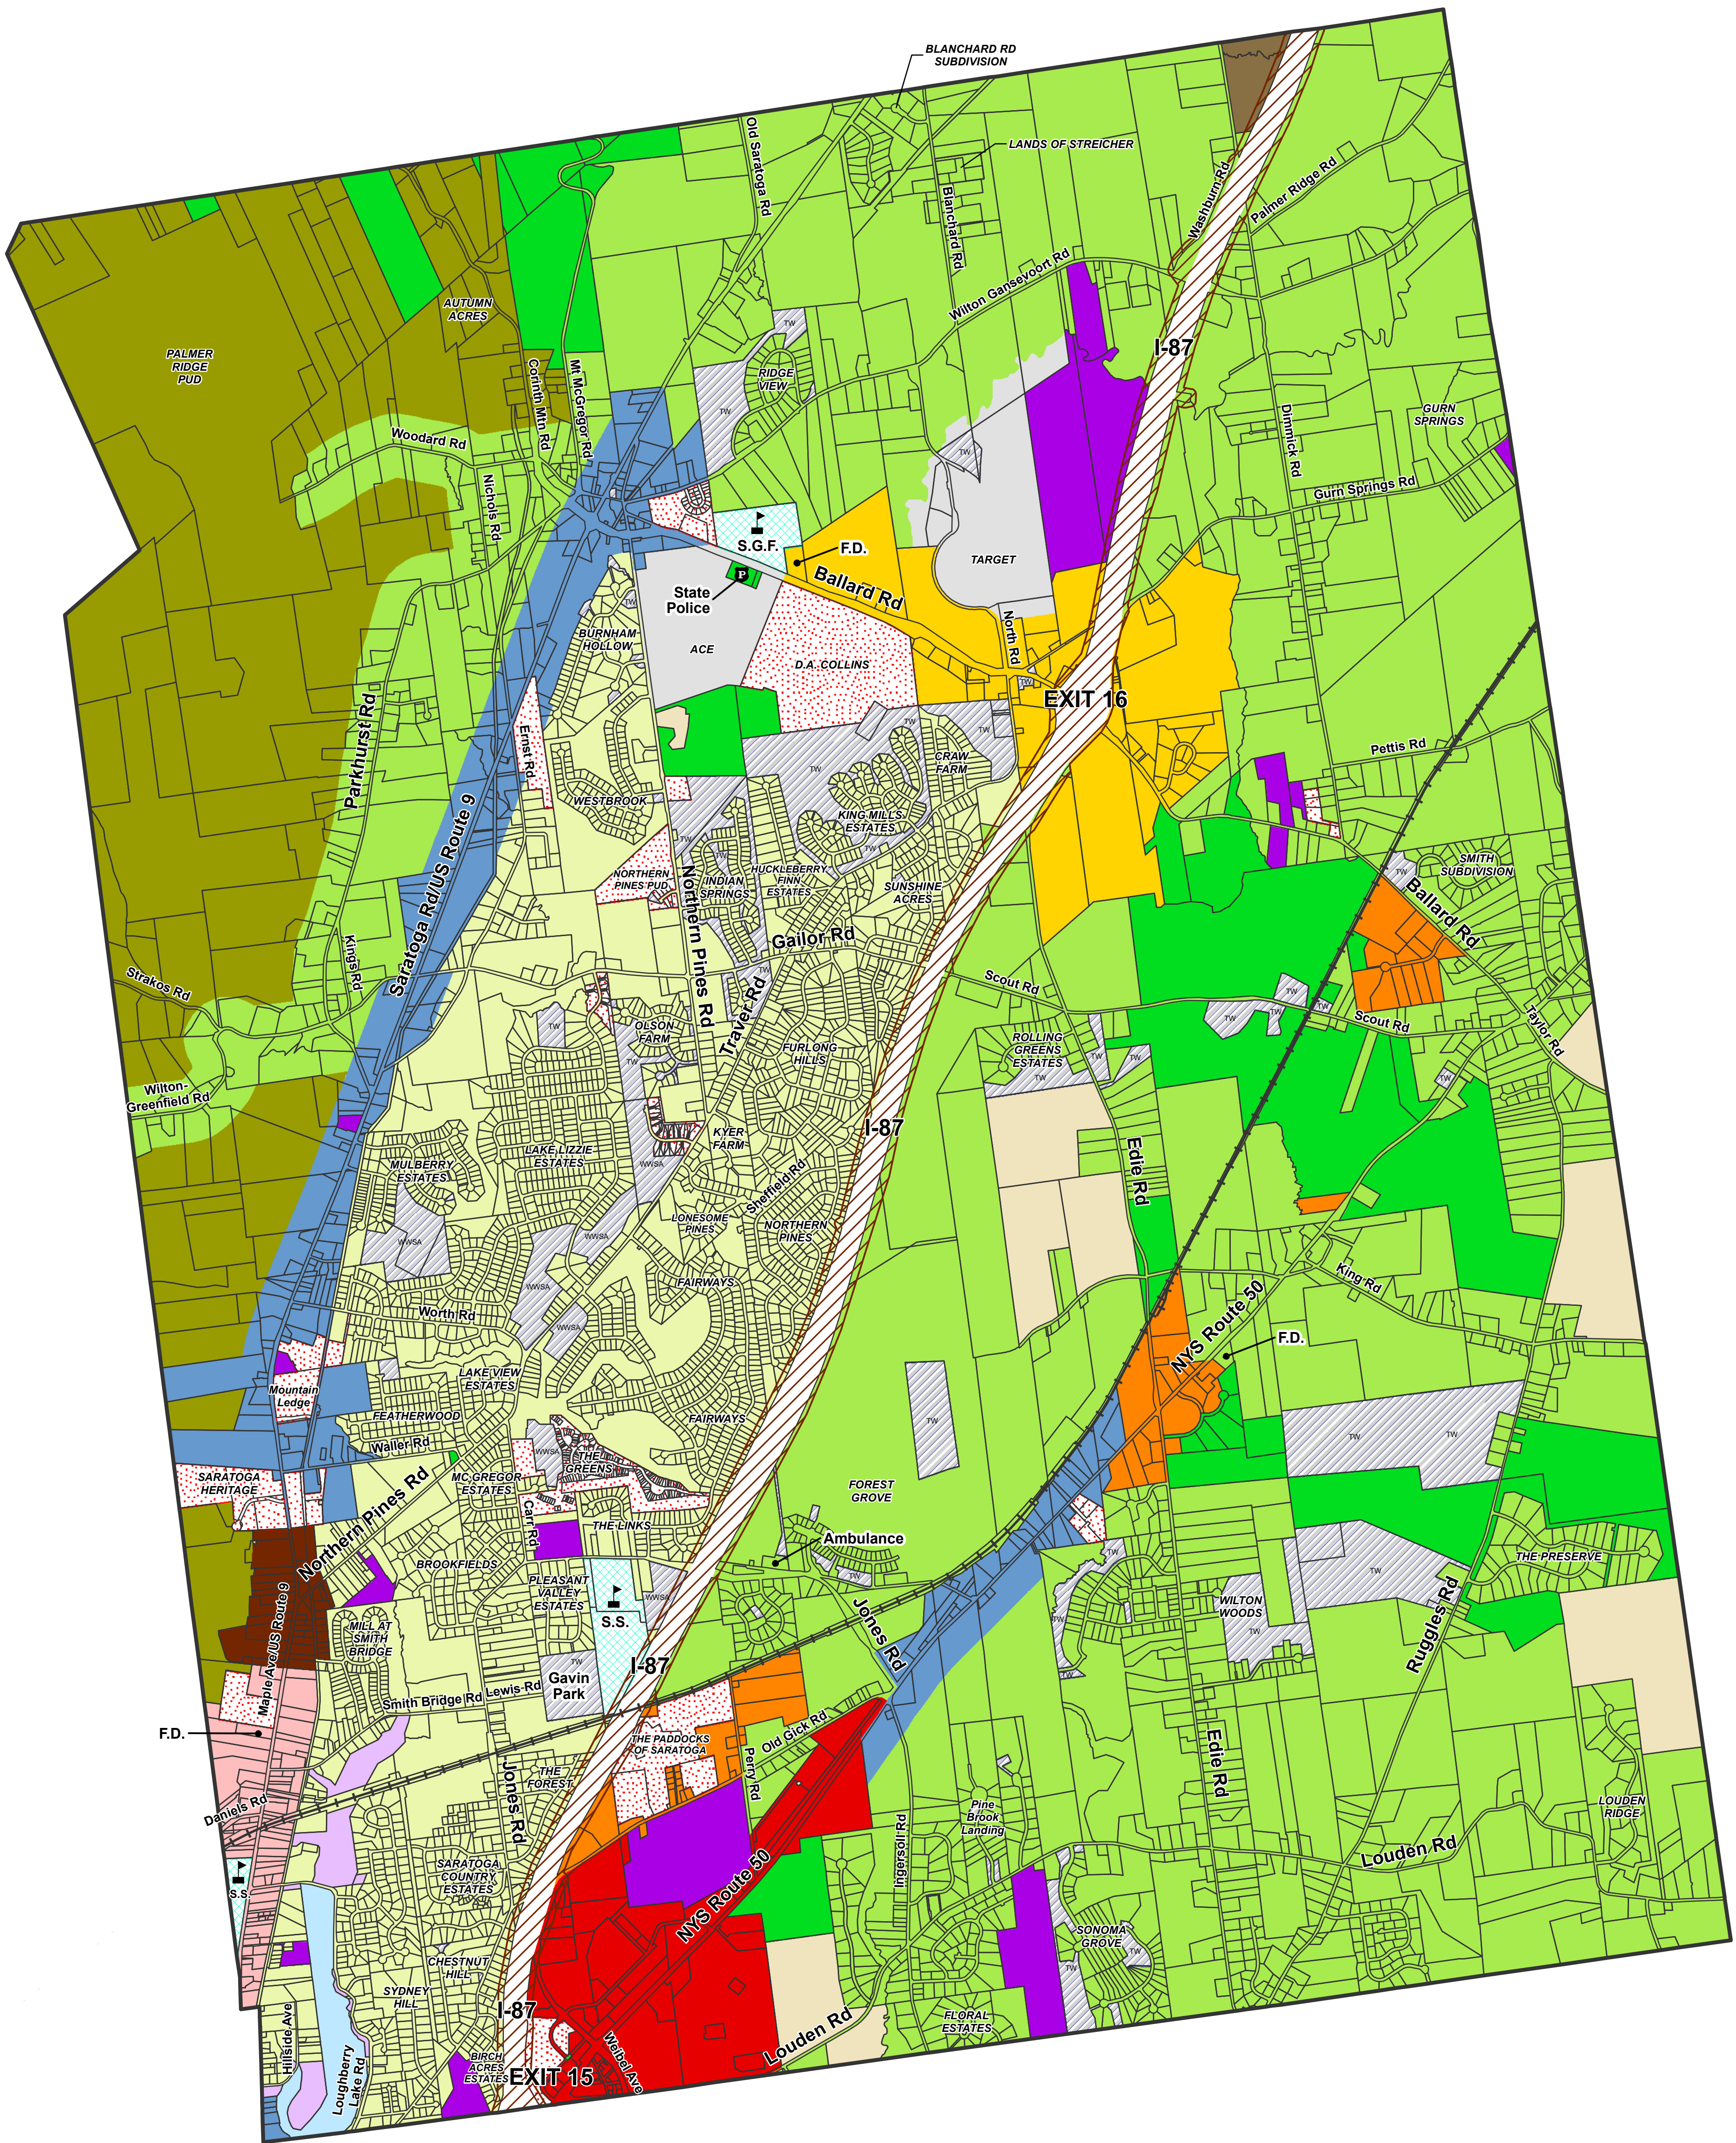

# Town of Wilton Zoning Map

## Legend

- Lake
- NYS State Lands
- SC Saratoga County Lands
- SD School District Lands
- SS City of Saratoga Springs
- TW Town of Wilton/WWSA Lands

## Zoning Districts

- C-1 Commercial
- C-2 Business/ Light Industrial
- C-3 Commercial/ Light Industrial
- CR-1 Commercial/ Residential
- CRT Composting/Recycling/Transfer
- H-1 Hamlet
- I-1 Industrial
- R-1 Residential
- R-2 Residential 2
- R-3 Residential 3
- RB-1 Residential Business
- RM Mobile Home Park
- NC-1 Northway Corridor Overlay District
- PUDD Planned Unit Development