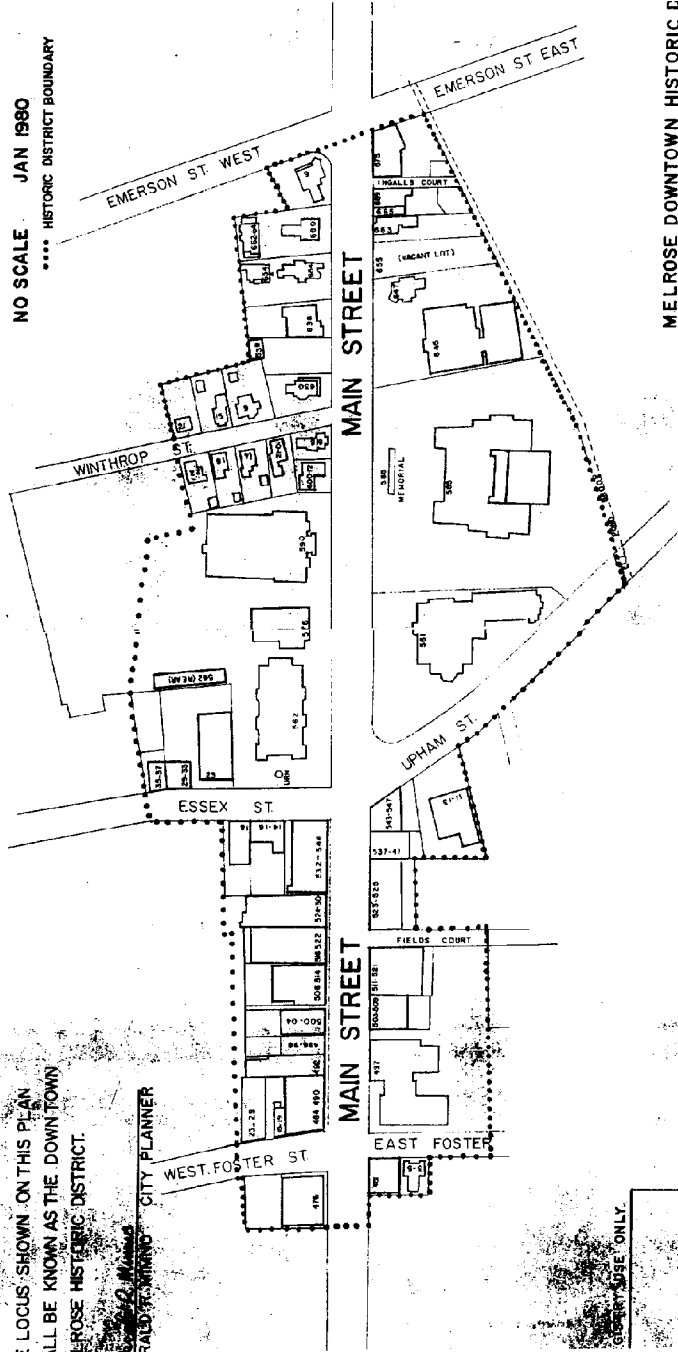

HISTORIC DISTRICTS

131 Attachment 1

City of Melrose

DOWNTOWN MELROSE HISTORIC DISTRICT  
LOCATED IN  
MELROSE MASS

PREPARED BY  
CITY PLANNING OFFICE  
NO SCALE JAN 1980  
..... HISTORIC DISTRICT BOUNDARY

MELROSE DOWNTOWN HISTORIC DISTRICT  
ORDER NUMBER 19804-B APPROVED 7/1  
MELROSE BOARD OF ALDERMEN

LOCUS SHOWN ON THIS PLAN  
WILL BE KNOWN AS THE DOWNTOWN  
MELROSE HISTORIC DISTRICT.  
TALBOT WILSON CITY PLANNER