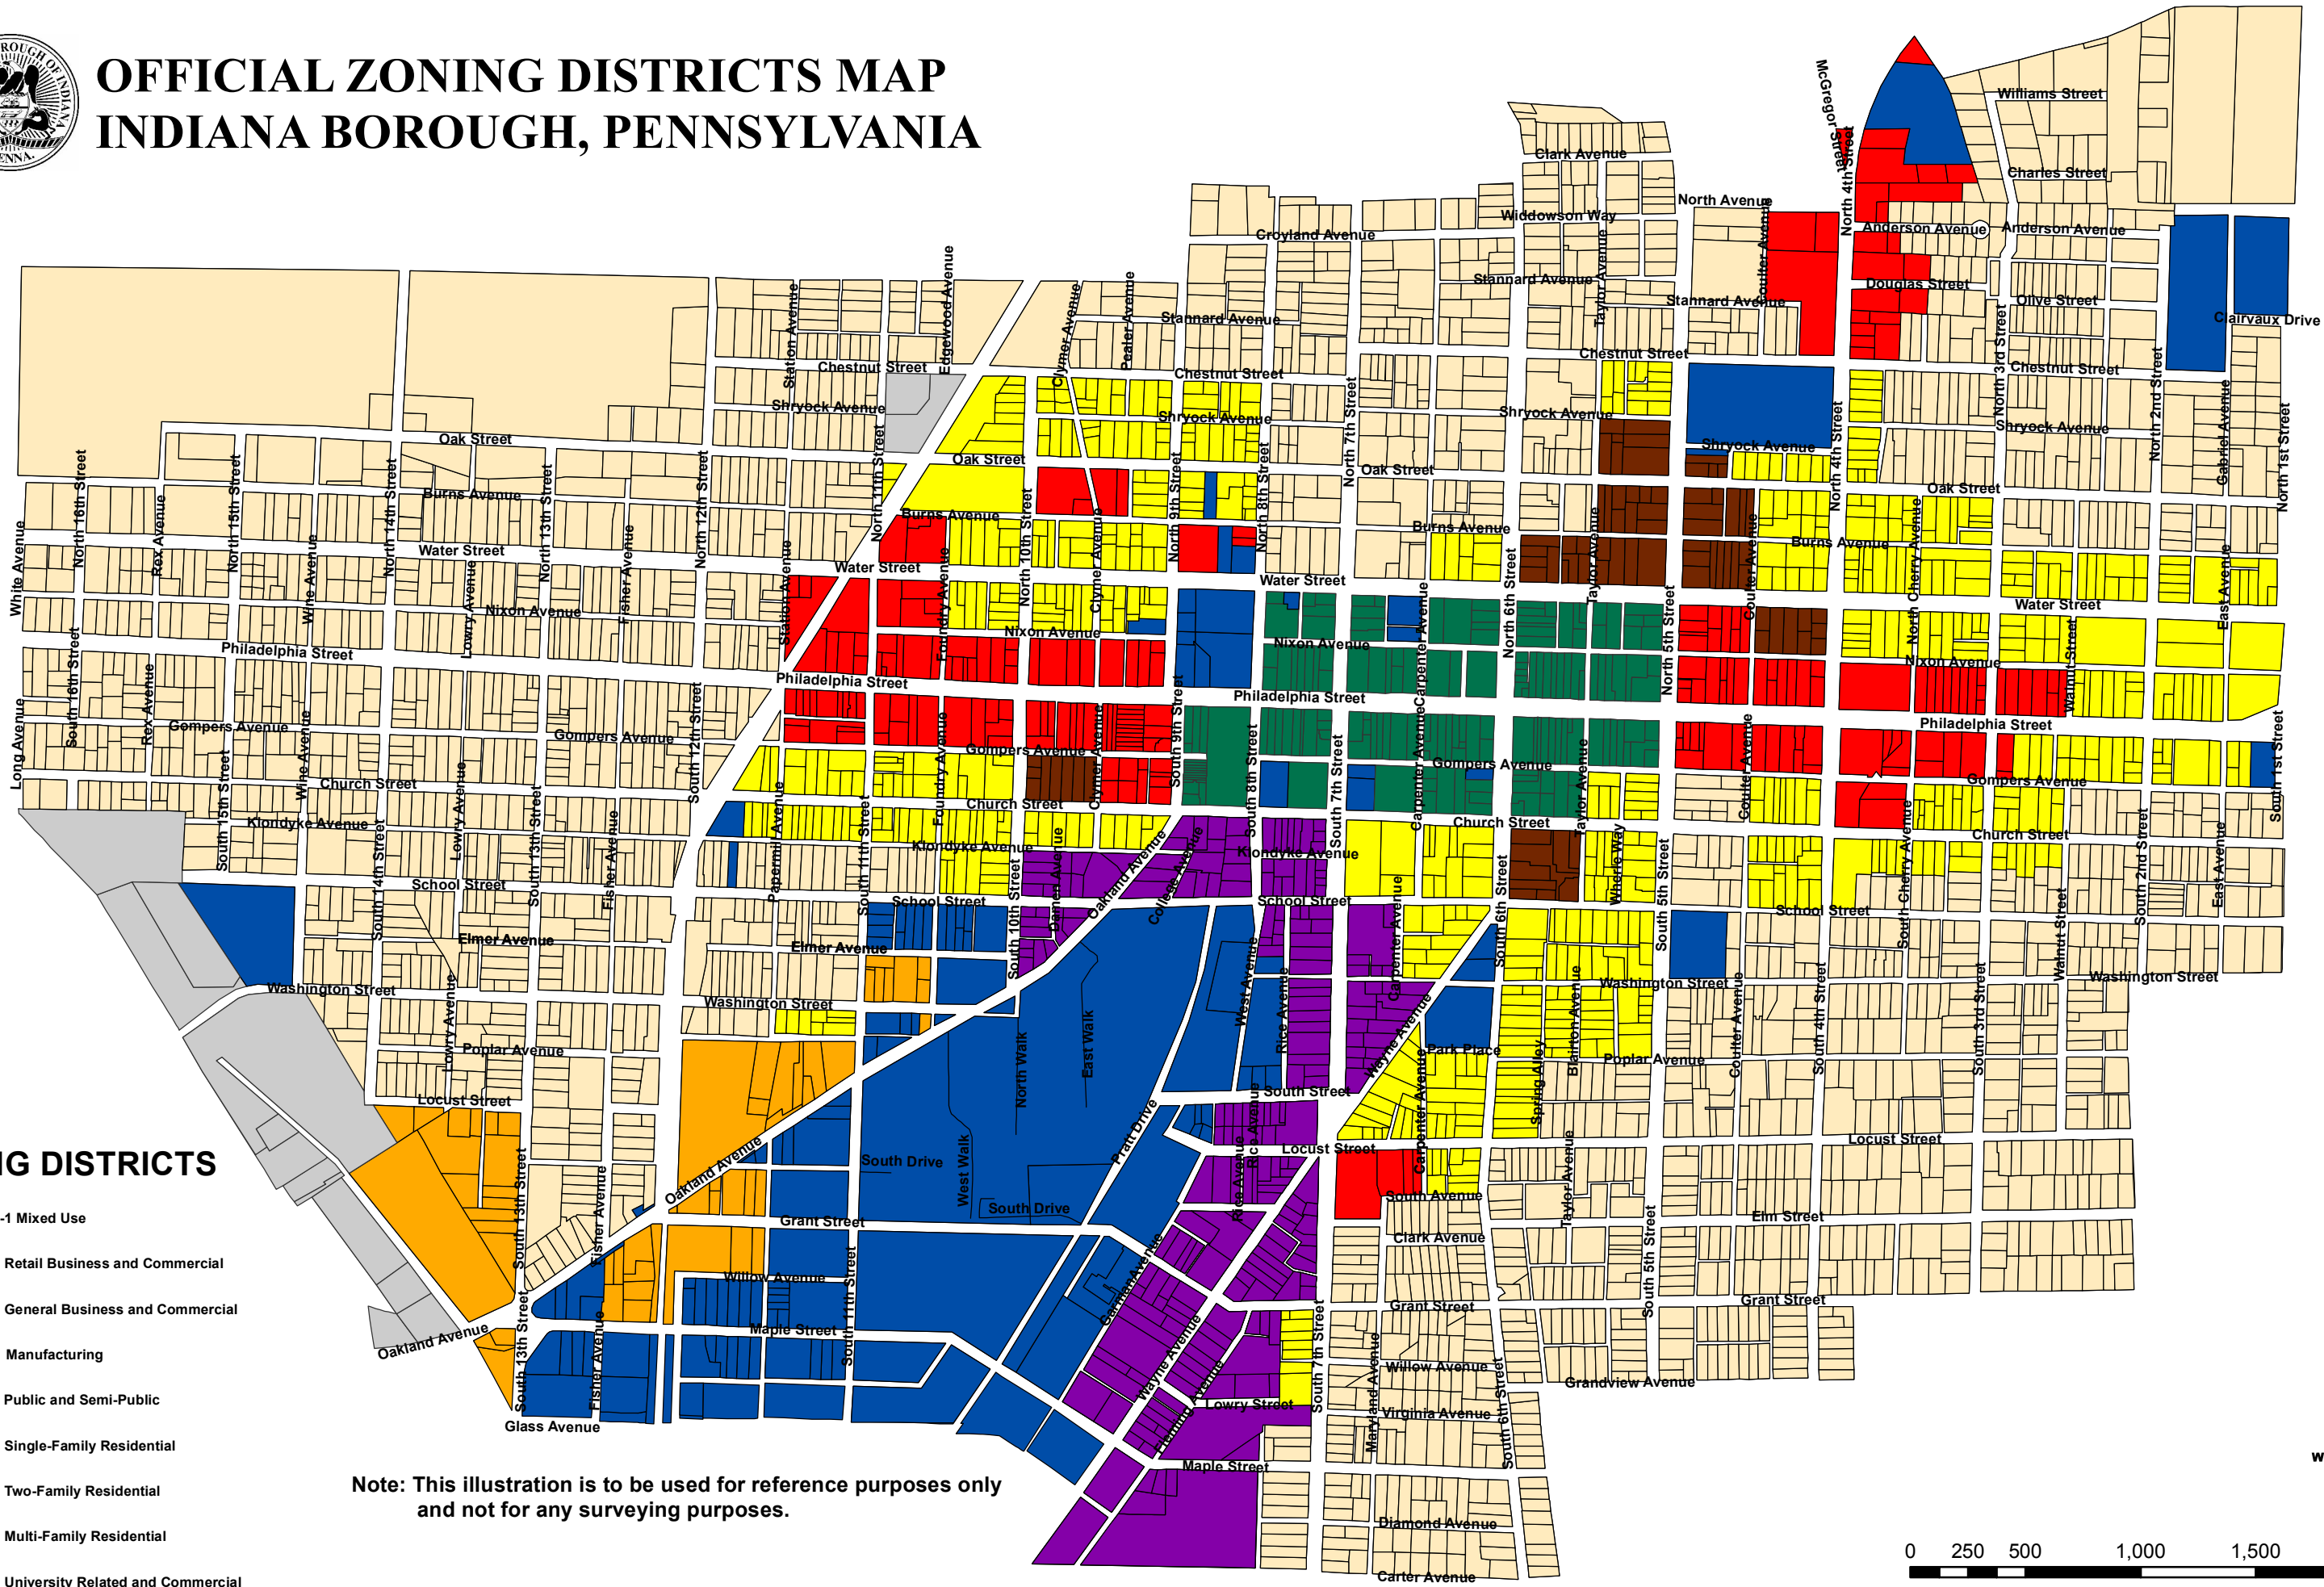

OFFICIAL ZONING DISTRICTS MAP INDIANA BOROUGH, PENNSYLVANIA

ZONING DISTRICTS

- MU-1 Mixed Use
- C-1 Retail Business and Commercial
- C-2 General Business and Commercial
- M-1 Manufacturing
- P-1 Public and Semi-Public
- R-1 Single-Family Residential
- R-2 Two-Family Residential
- R-3 Multi-Family Residential
- U-1 University Related and Commercial

Note: This illustration is to be used for reference purposes only and not for any surveying purposes.